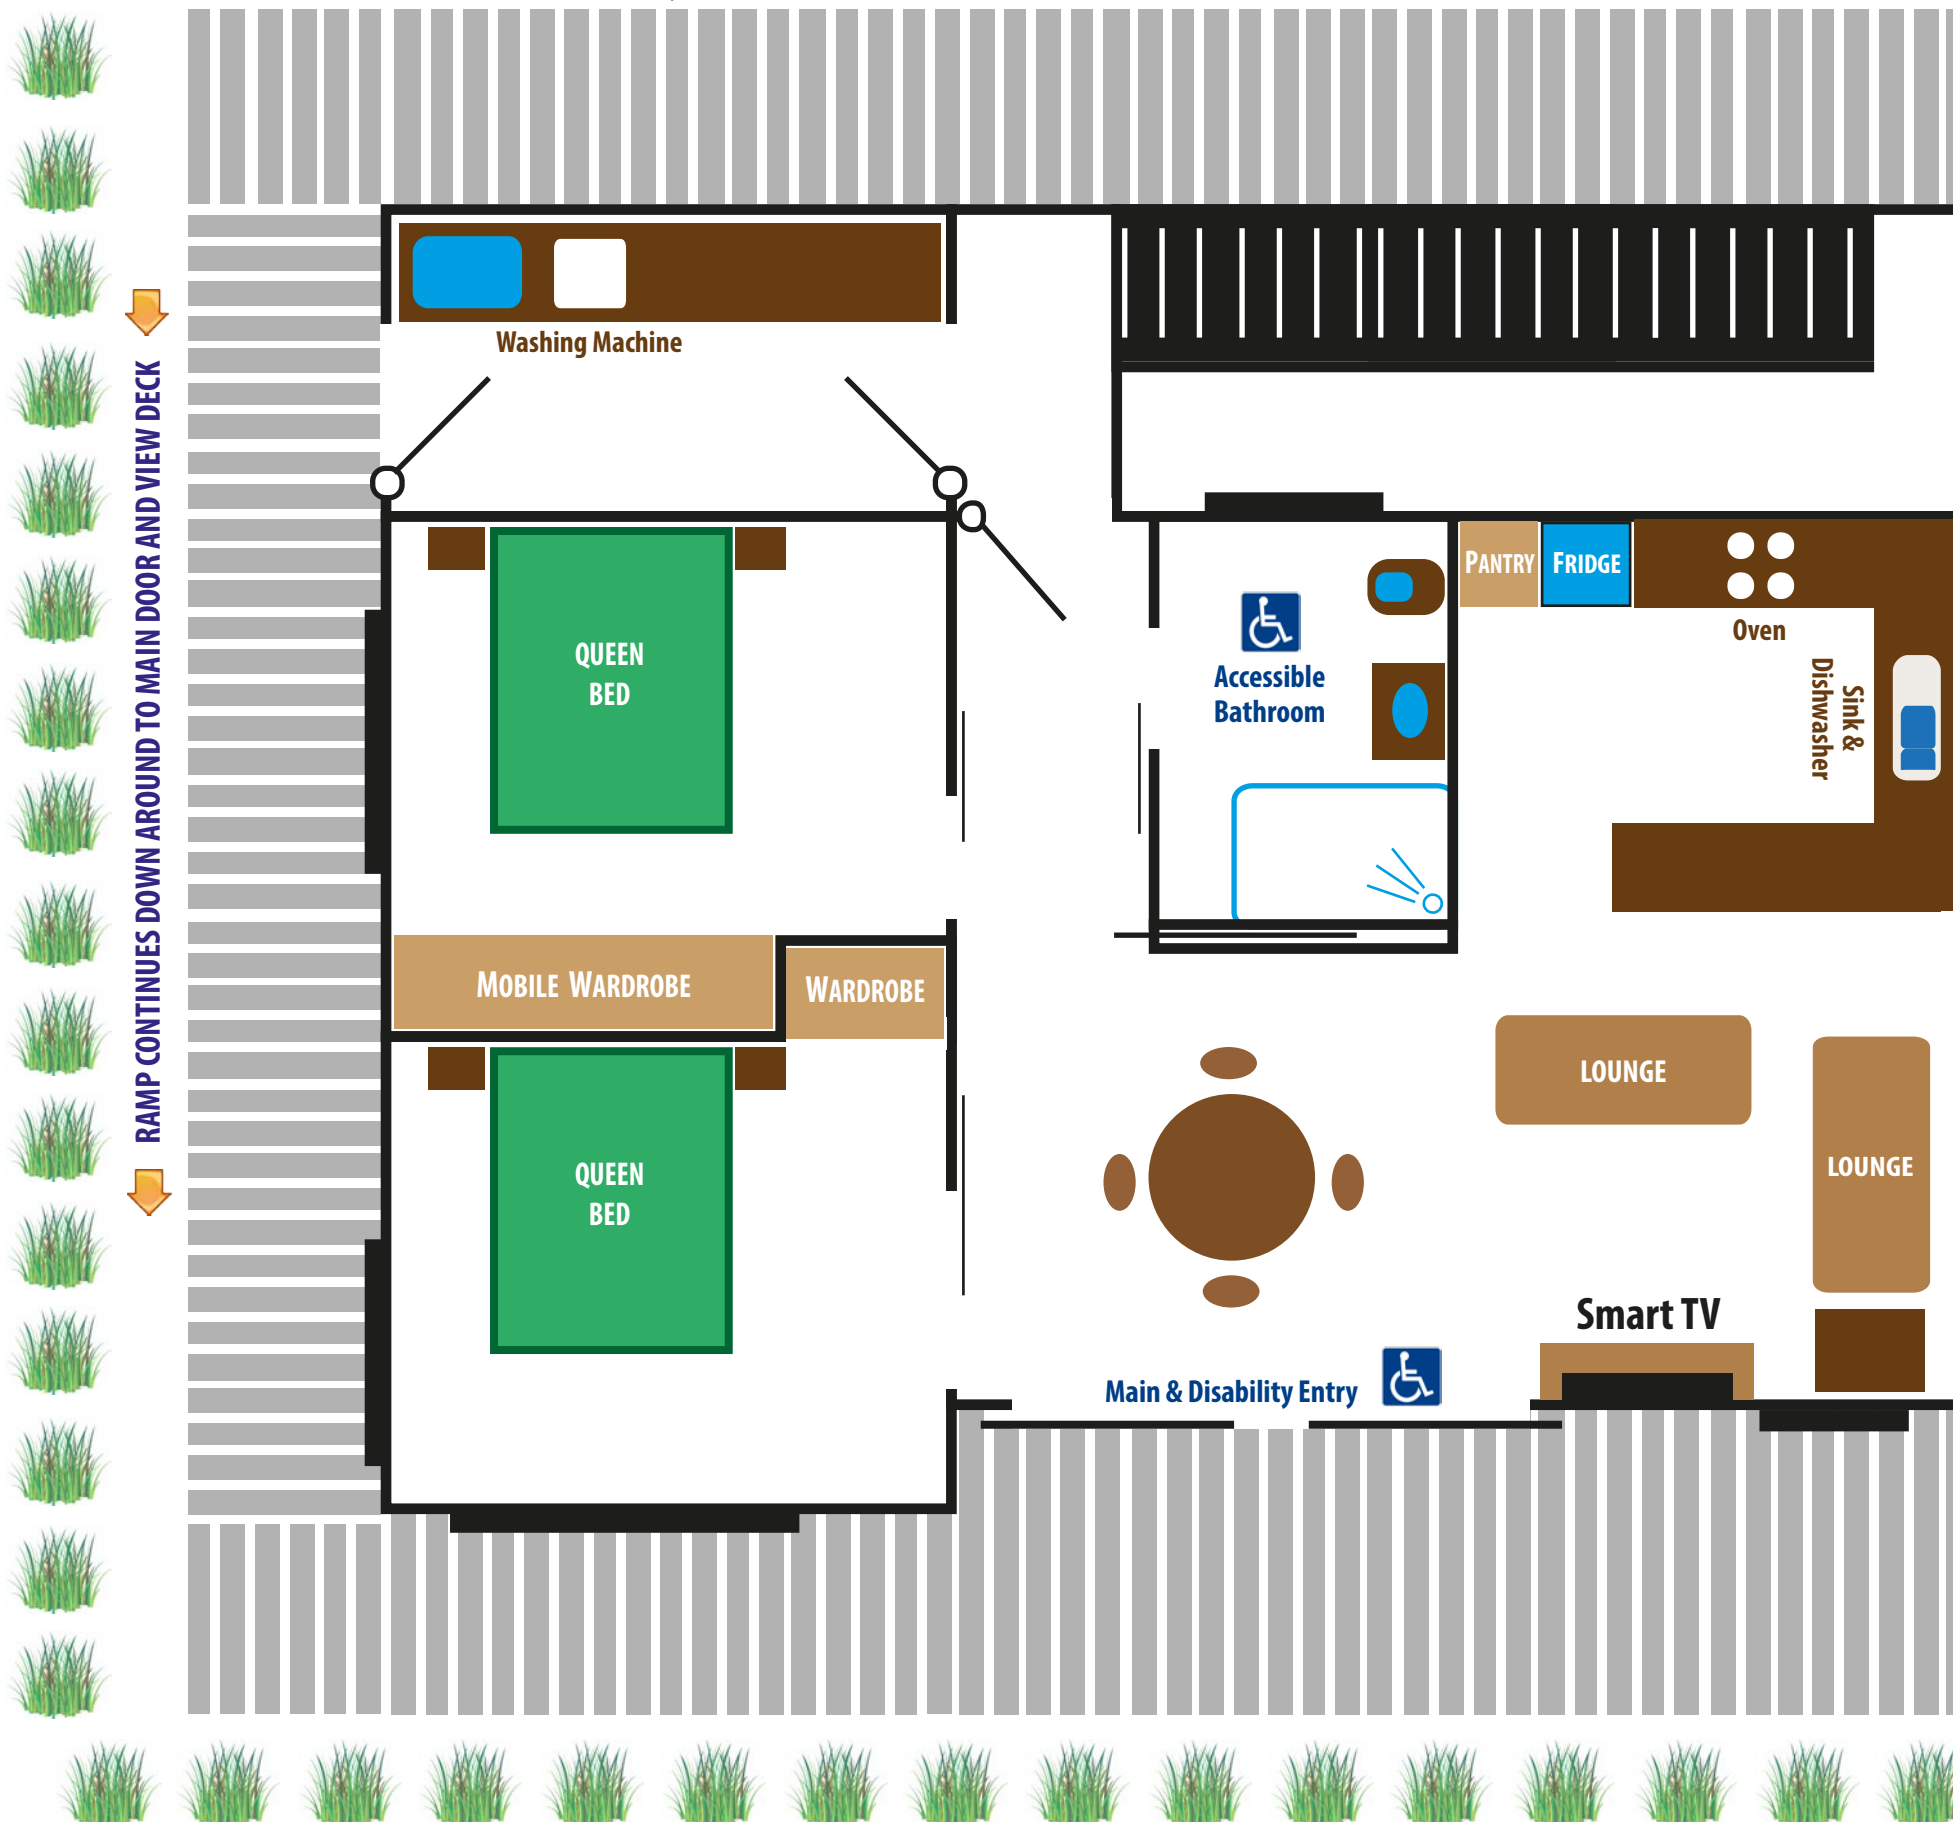

 RAMP CONTINUES DOWN AROUND TO MAIN DOOR AND VIEW DECK 

 RAMP DOWN TO SEA VIEW DECK FROM CARPARK 

Layout, Design and Fixtures great also for people with disabilities, including wheelchairs.

+61 (0) 417 897 715

Sunrise on Falie

SEA VIEW DELUXE Apartment

**Lot 4 - Falie Court
American River -Kangaroo Island
South Australia 5221**